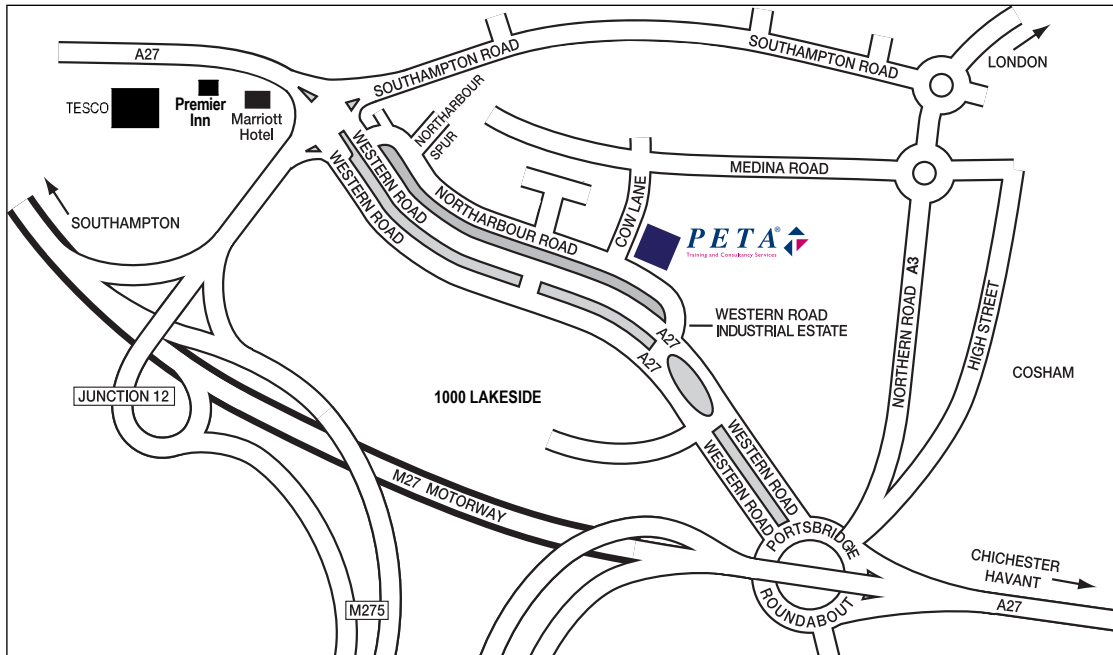

# Management Training and Conference Centre

- From M27 travelling east.** Leave the motorway at exit 12. Stay in the right hand lanes following the traffic light filter into Western Road. 150 metres turn left into the Western Road Industrial Estate, Northharbour Road. Proceed to the lower end of Northharbour Road PETA Ltd is located on the left just after Cow Lane.
- From A3(m) and A27 travelling west.** Leave the A27 following signs for Port Solent, A3 Hilsea, Copnor, Portsmouth and Non-motorway traffic. Leave the Portsbridge Roundabout at the second exit, signposted Port Solent. 600 metres along the Western Road take the third exit at the IBM roundabout and follow the signs to the Western Road Industrial Estate, Northharbour Road, PETA Ltd is located second building on the right.
- Train, bus or foot.** The train station is approximately a 20 minute walk from PETA Ltd and only 5 minutes by taxi. Exit the station, turn right onto the High Street, follow the road round to the left, over the footbridge at the roundabout into Medina Road. Turn left into Cow Lane at the church and proceed under the railway bridge. Turn left and PETA Ltd is approximately 20 metres on the Left.
- Parking** is to the entrance of the building and marked accordingly, please do not use the spaces for the other building.