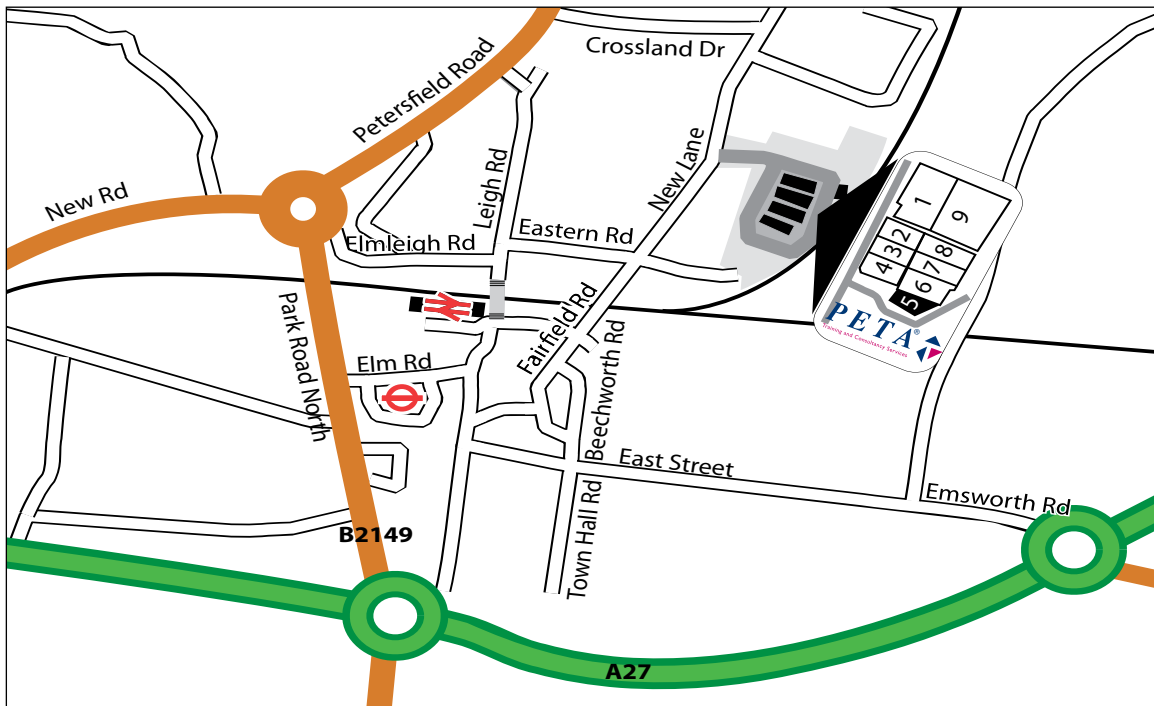

Vocational Skills Centre

- Bus.** Catch a bus to Havant Bus Station, face towards Havant Park (opposite Bus Station) and make your way to the train station and across the footbridge. Pedestrian access to Kenwood Business Park is through a gate at the end of Eastern Road.
- Train.** Catch a train to Havant Station, from Portsmouth take exit on same side of station into Elmleigh Road, if travelling from Petersfield/Chichester take footbridge over train lines. Pedestrian access to Kenwood Business Park is through a gate at the end of Eastern Road.
- Car A27 Eastbound.** Exit Junction Hayling Island/Havant, Follow Park Road North until you reach a roundabout, take the third exit from the roundabout into Elmleigh Road follow this road into Eastern Road, turn left into New Lane then right into Kenwood Business Park.
- Car A27 Westbound.** Exit Junction Emsworth/Havant, Follow Emsworth Road into East Street and turn right into Beechworth Road, follow this road round and turn right into Fairfield Road cross the railway lines. At the next junction with Eastern Road take New Lane opposite then turn right into Kenwood Business Park.