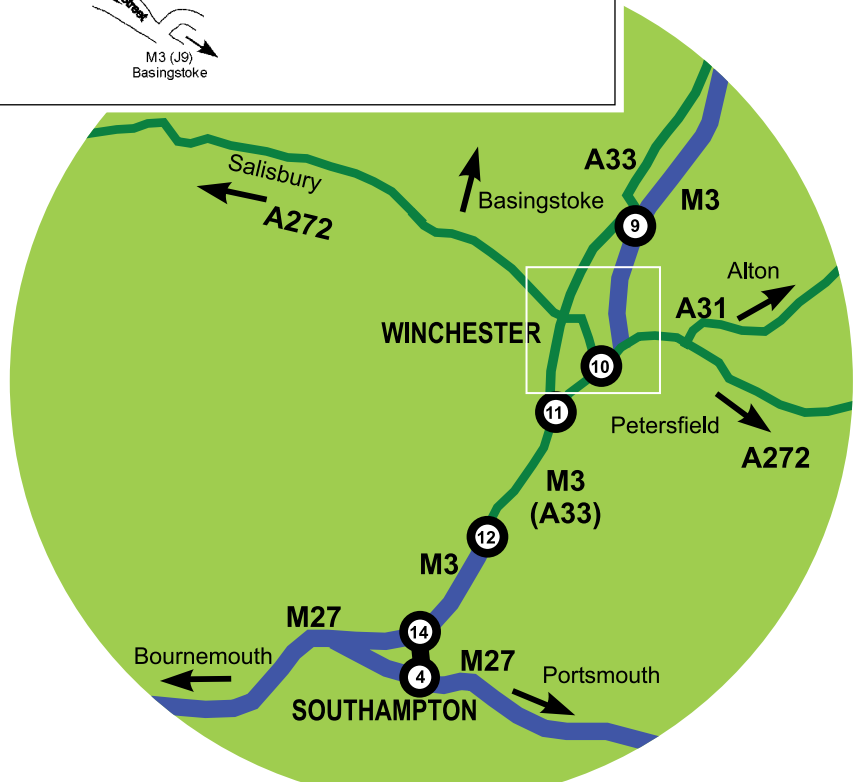

Winchester Skills Centre

1. **Train.** Catch a train to Winchester Station. From London direction exit on the same side of the station. If travelling from Eastleigh take the subway under the lines to exit by the bus stop. Follow the directions as if arrived by bus.
2. **Bus.** Catch a bus to Winchester train station. Walk down Station Hill to the traffic lights and cross over to Andover Road. Take the first right into Victoria Road. Follow the road round to the left where you will find us.
3. **Car via M3.** Exit at Junction 11 and follow signs for Winchester City Centre. Drive straight down St Cross Road. At the end, turn left into High Street. Turn right at the mini roundabout and then left into Sussex Street. At the traffic lights go straight ahead into Andover Road, then take the first right into Victoria Road. Follow the road round to the left where you will find us.