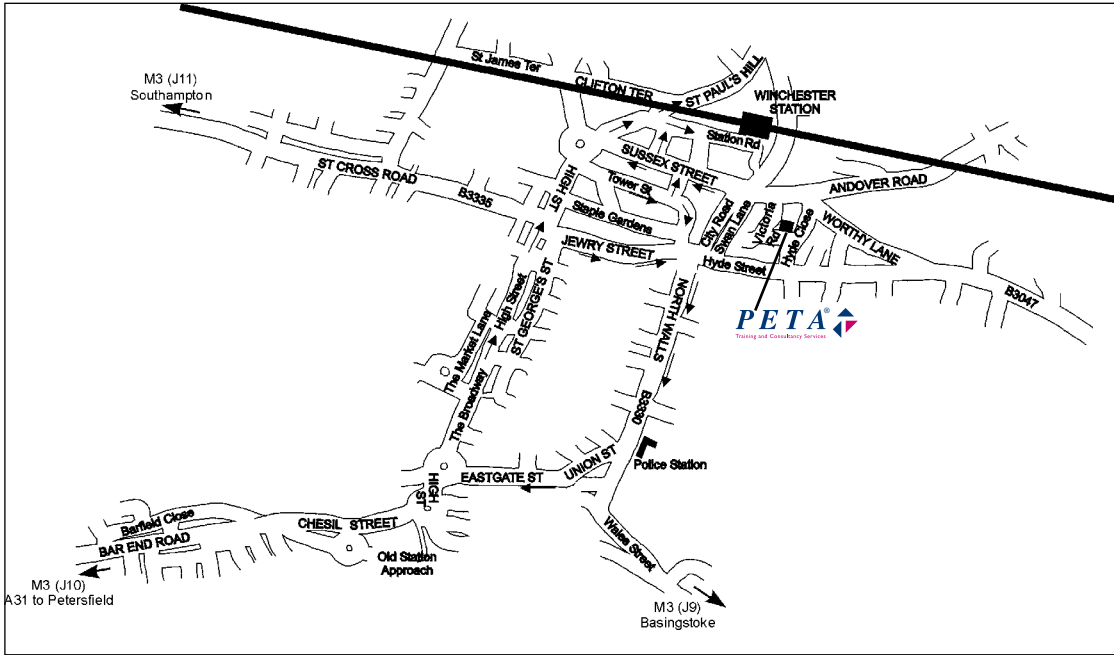

Winchester Skills Centre

1. **Train.** Catch a train to Winchester Station. From London direction exit on the same side of the station. If travelling from Eastleigh take the subway under the lines to exit by the bus stop. Follow the directions as if arrived by bus.
2. **Bus.** Catch a bus to Winchester train station. Walk down Station Hill to the traffic lights and cross over to Andover Road. Take the first right into Victoria Road. Follow the road round to the left where you will find us.
3. **Car via M3.** Exit at Junction 11 and follow signs for Winchester City Centre. Drive straight down St Cross Road. At the end, turn left into High Street. Turn right at the mini roundabout and then left into Sussex Street. At the traffic lights go straight ahead into Andover Road, then take the first right into Victoria Road. Follow the road round to the left where you will find us.